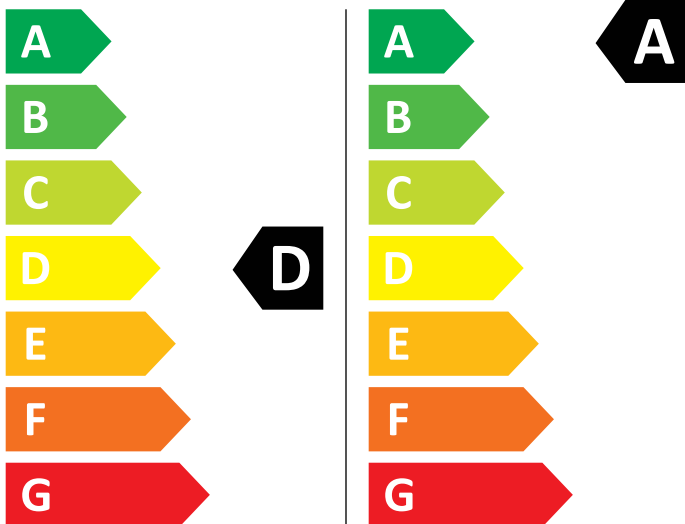

ENERG

AEG

LWD662P86P 914600138

💧 217 kWh/100

💧 47 kWh/100

4,0 kg

8,0 kg

60 L